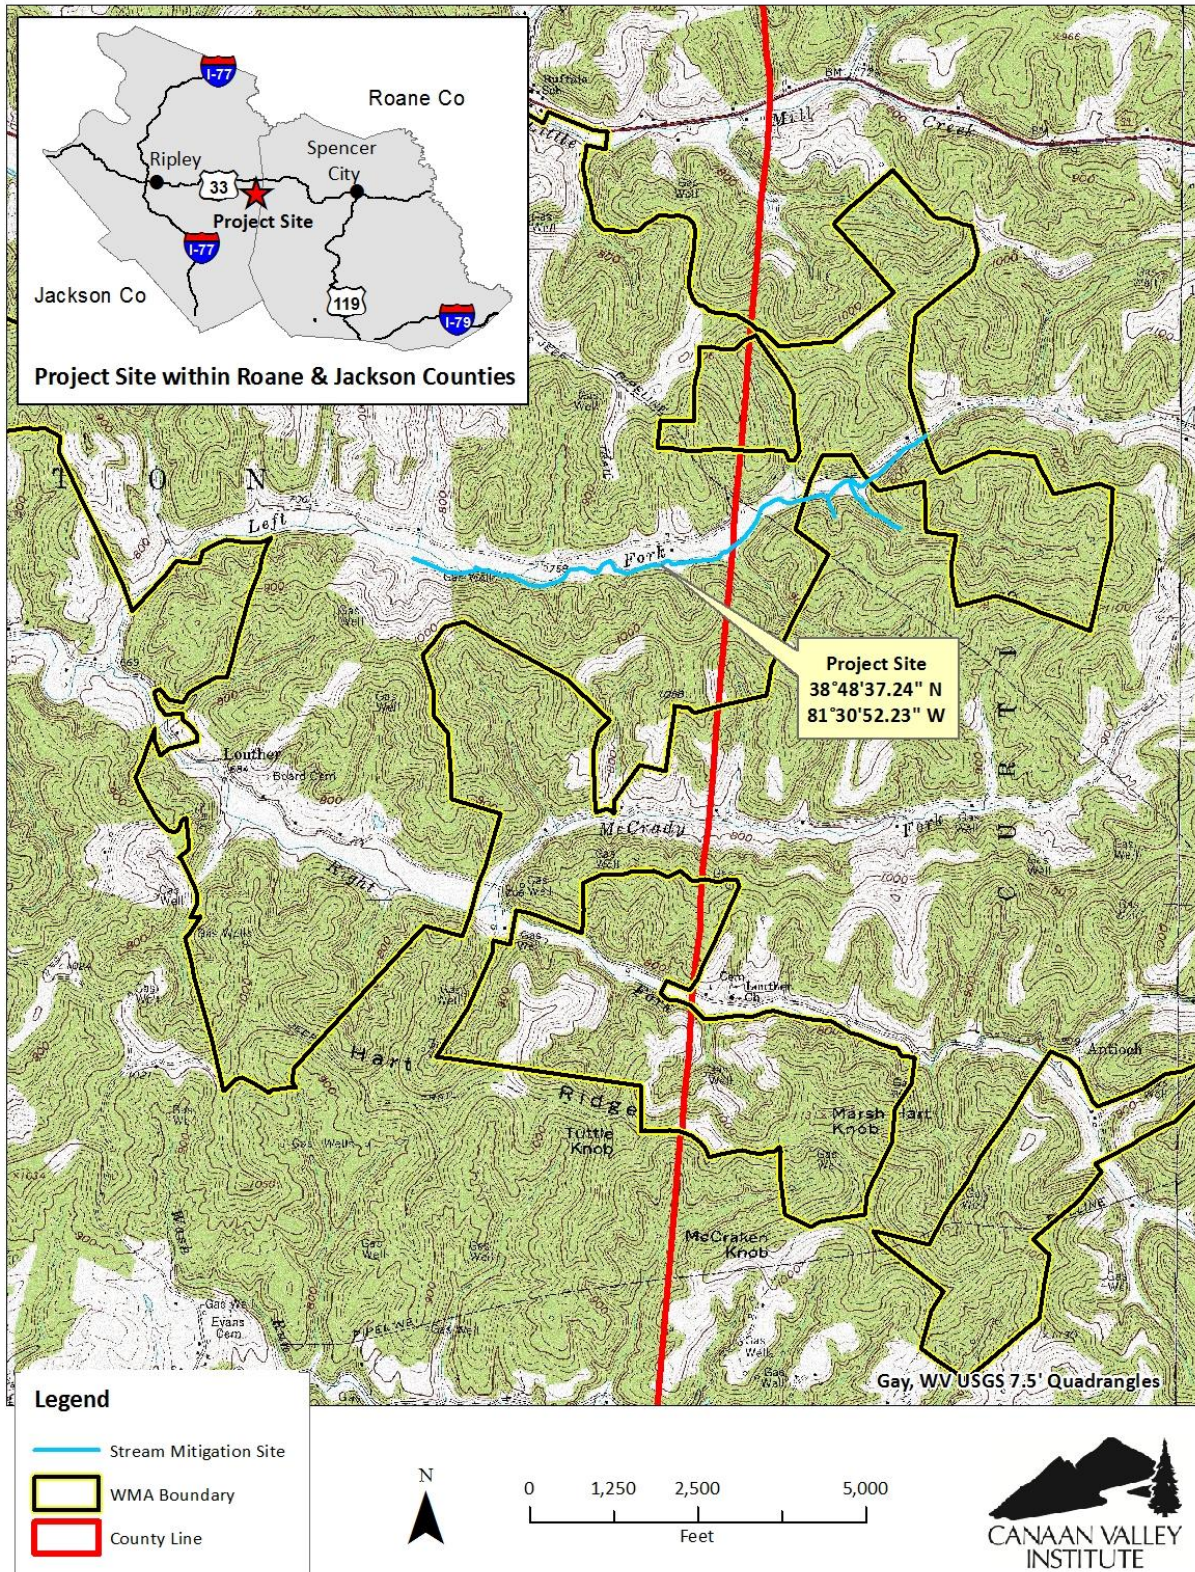

Figure 1

### Frozen Camp WMA In-Lieu Fee Mitigation Project - Jackson & Roane Counties, WV

Exhibit 1 – Site Vicinity Map