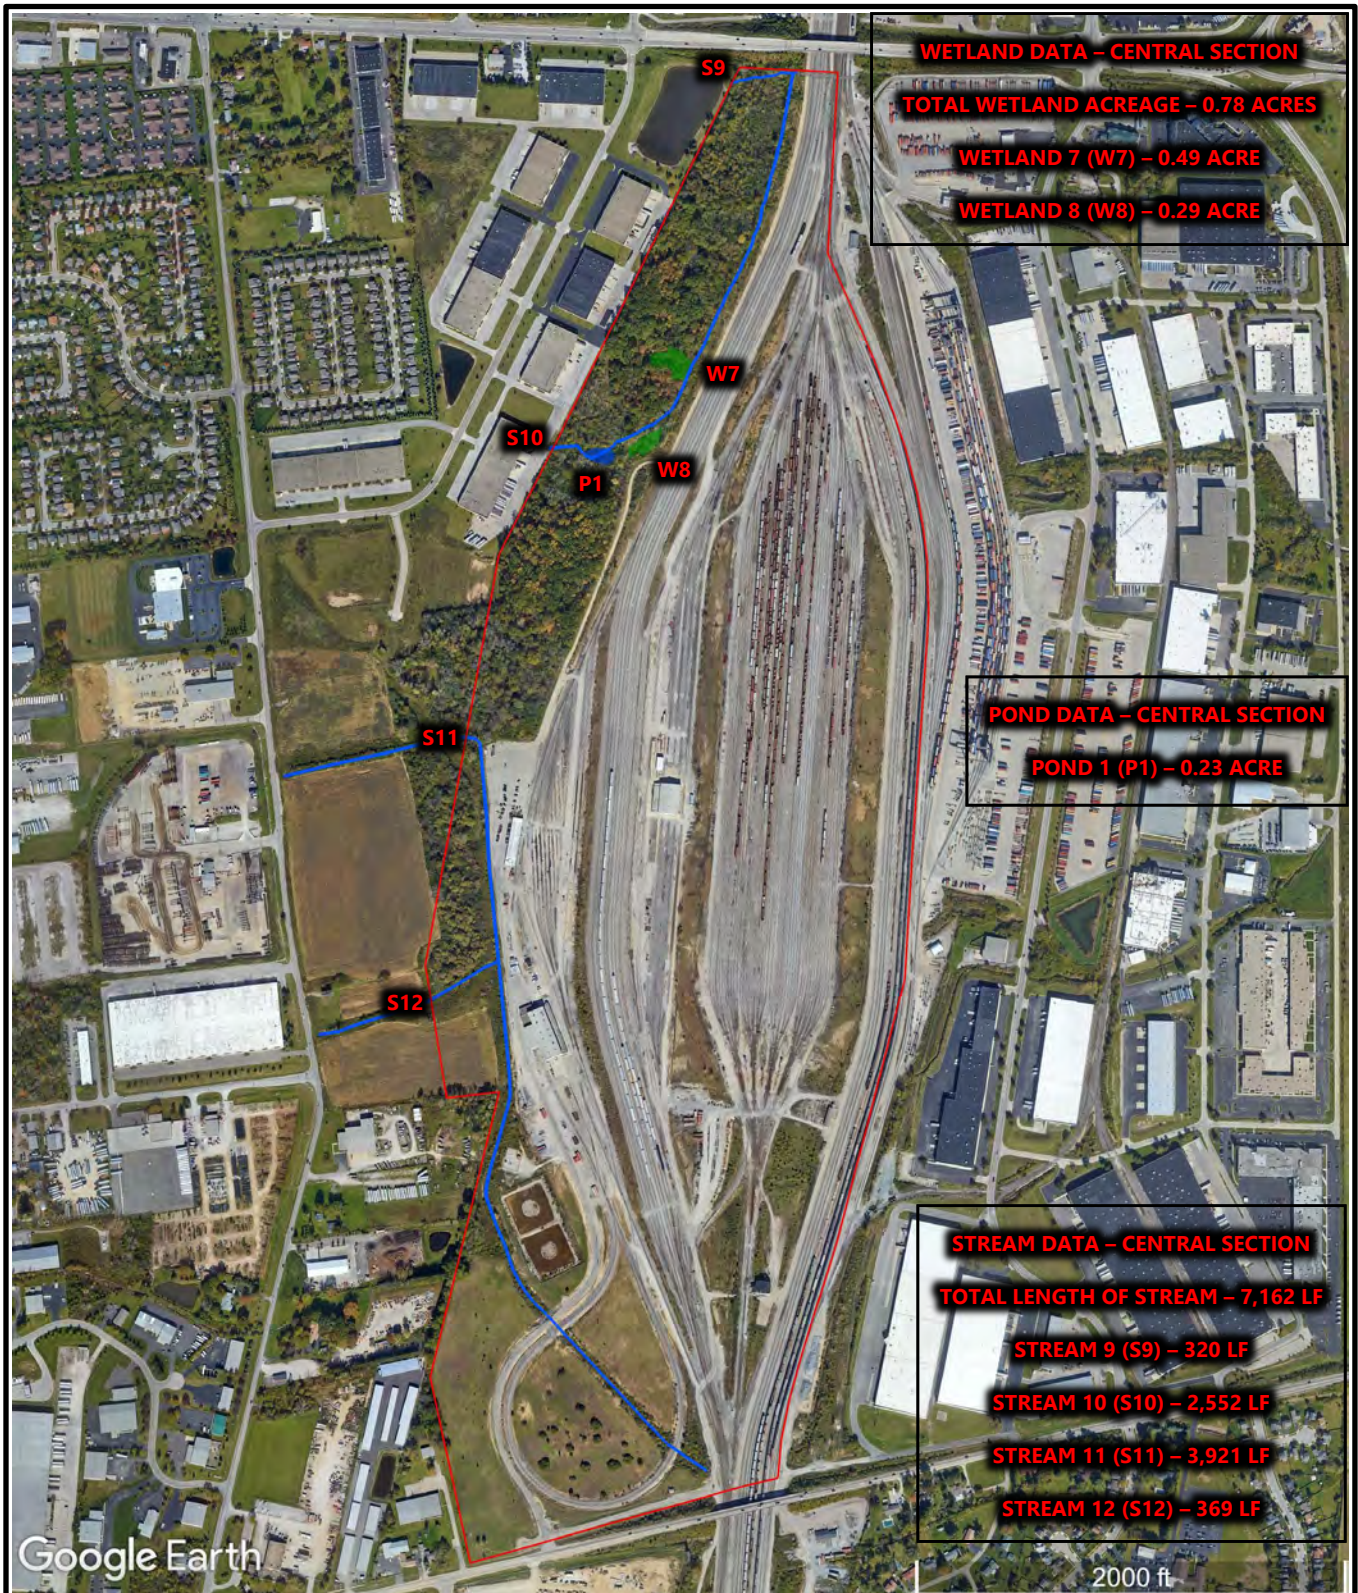

WETLAND AND STREAM DELINEATION MAP

BUCKEYE YARD
TRABUE AND ROBERTS ROADS
COLUMBUS, FRANKLIN COUNTY, OHIO
COWC PROJECT #120120007

LRH-2021-551-SCR
Franklin County, Ohio
Sheet 1 of 3

CENTRAL OHIO