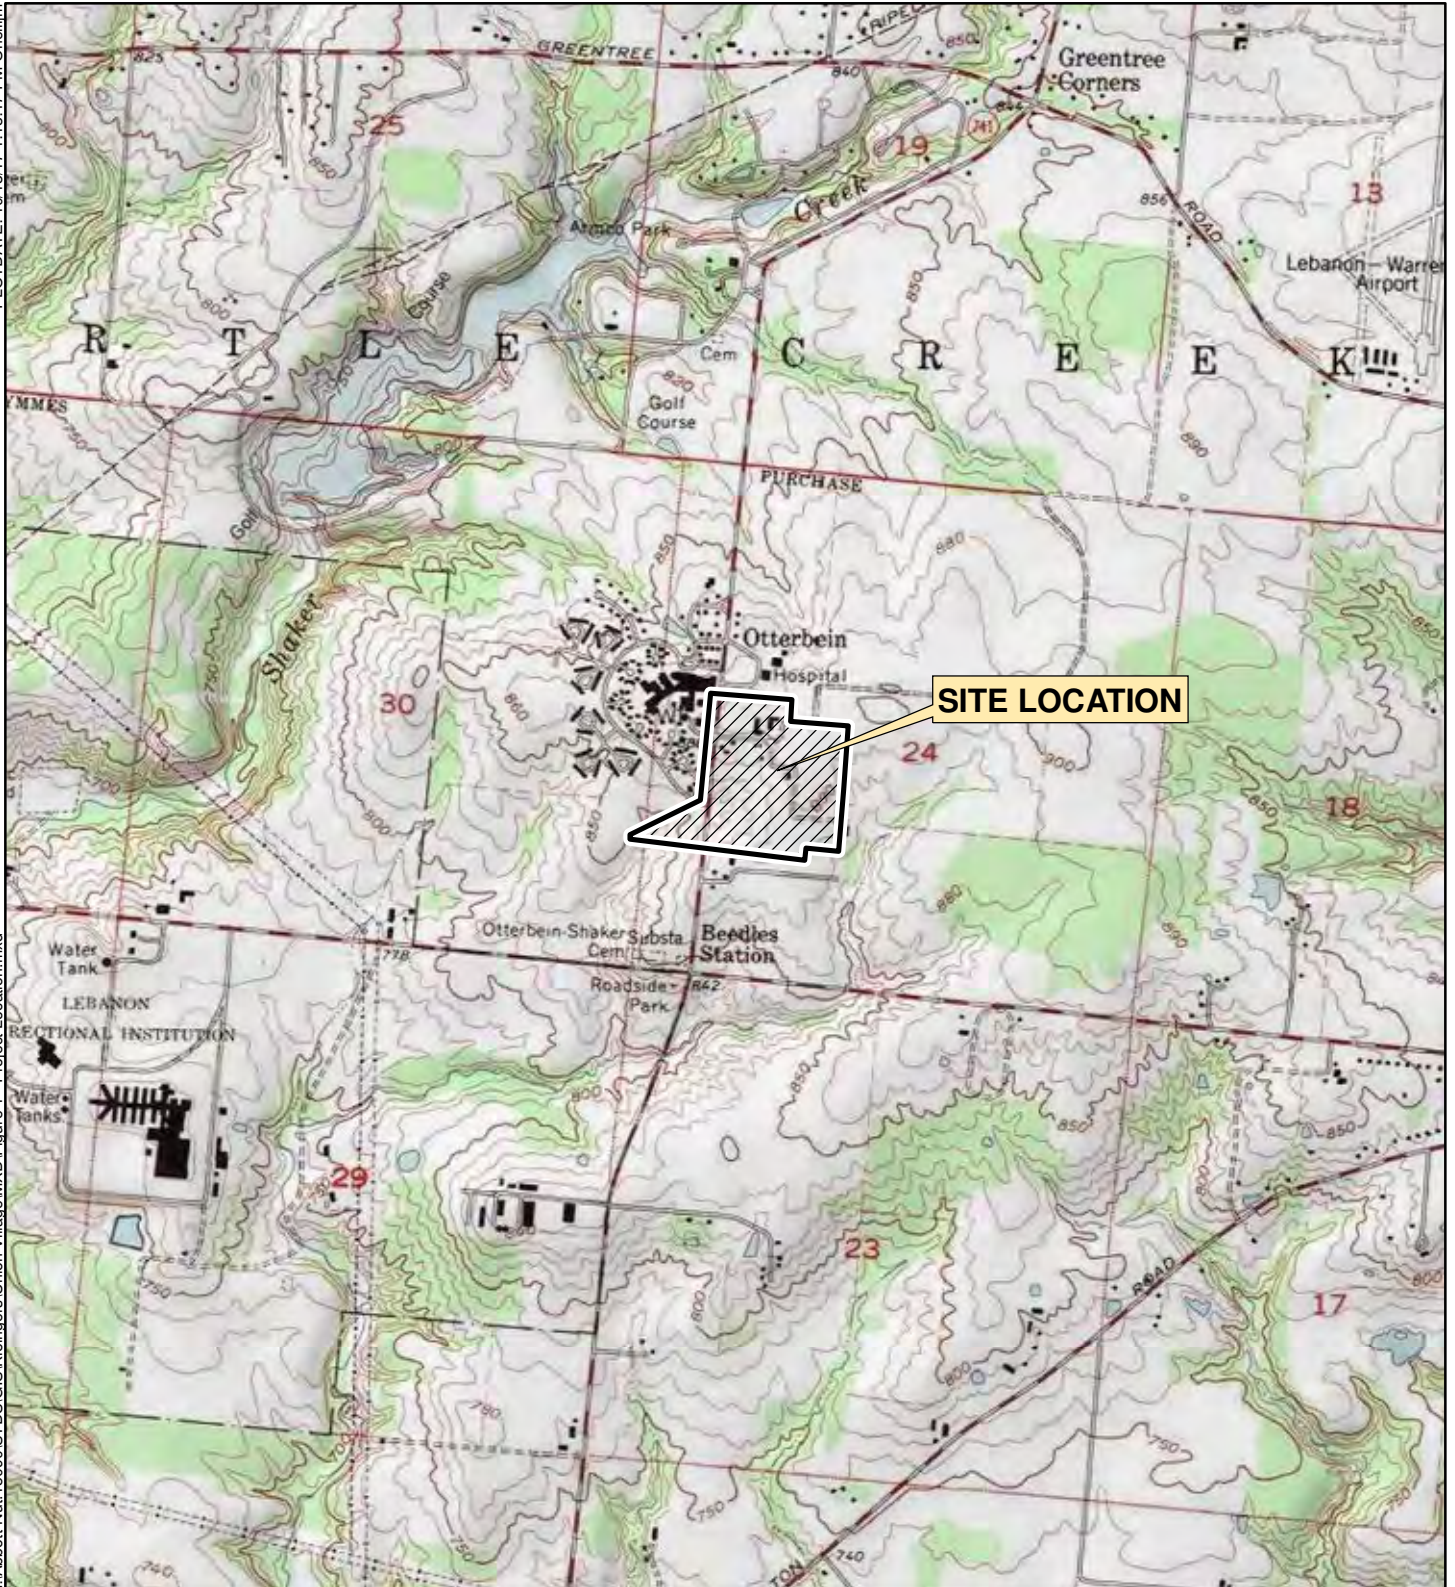

PLOTDATE: 10/18/17 1:18:47 PM Onellim

I:\Abbot-Nur.15090\STD\GIS\Kleingers\Union Village\MXD\Figure 1 - Project Location.mxd

UNION VILLAGE
 TURTLECREEK TOWNSHIP
 WARREN COUNTY, OHIO

PROJECT LOCATION