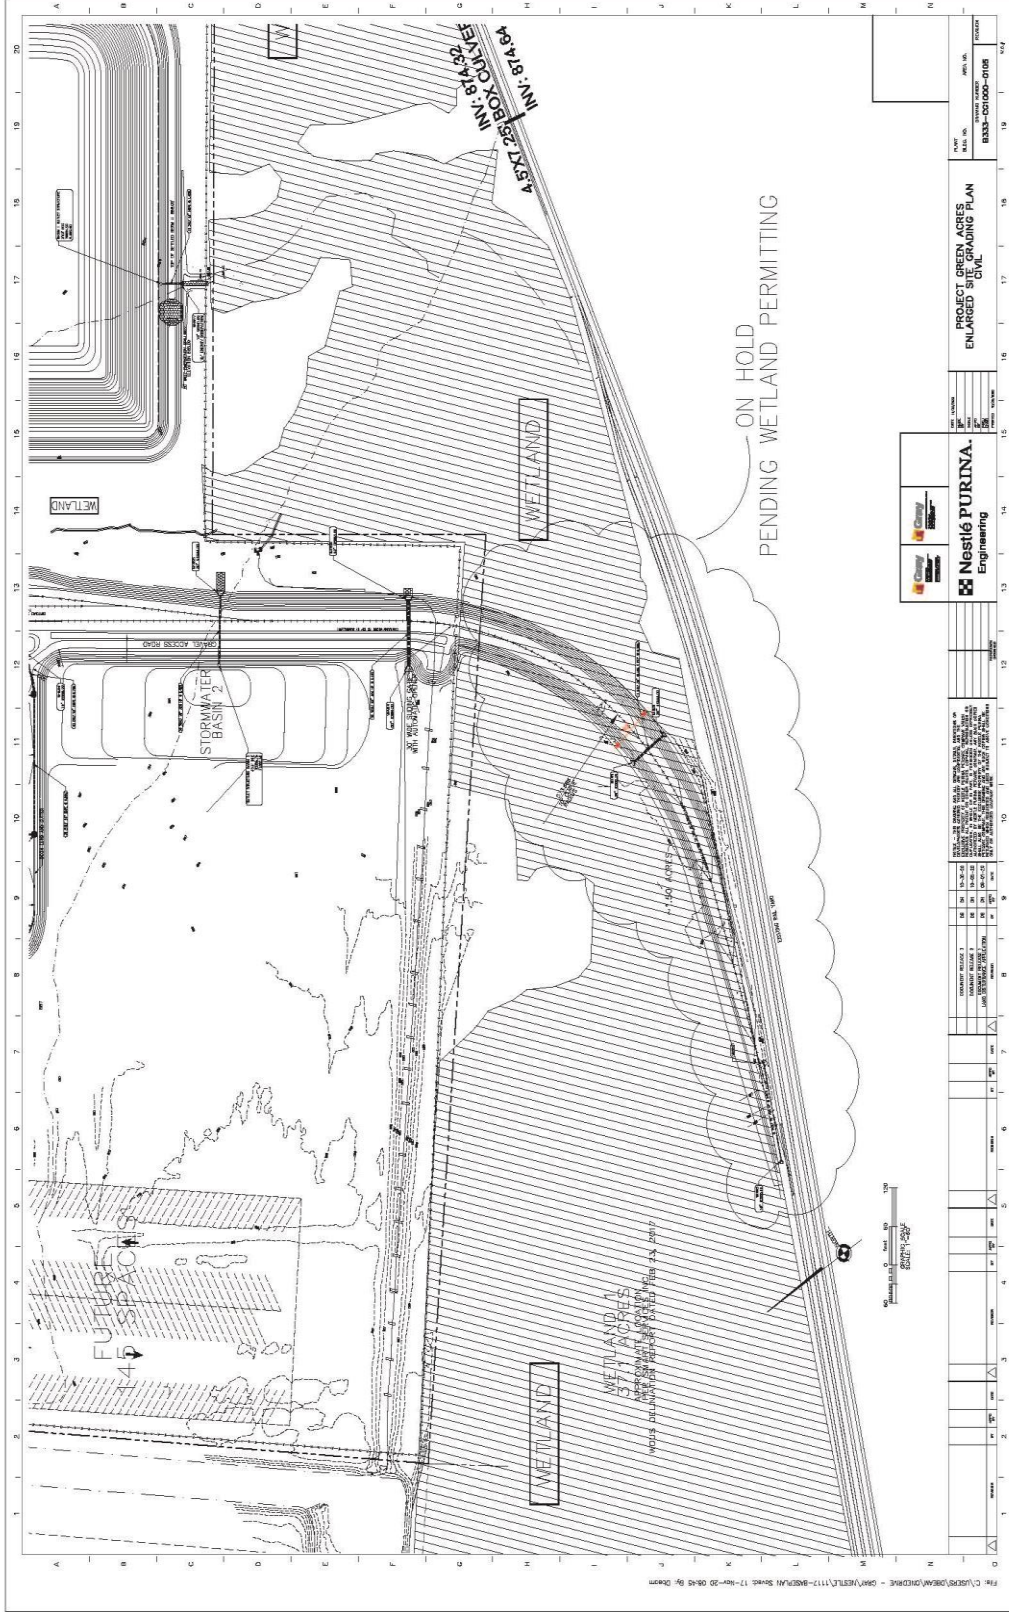

LRH-2020-903-LMR  
Williamsburg, Clermont County, Ohio (Latitude 39.059681, Longitude -84.090001)  
Sheet 1 of 2

LRH-2020-903-LMR  
 Williamsburg, Clermont County, Ohio (Latitude 39.059681, Longitude -84.090001)  
 Sheet 2 of 2