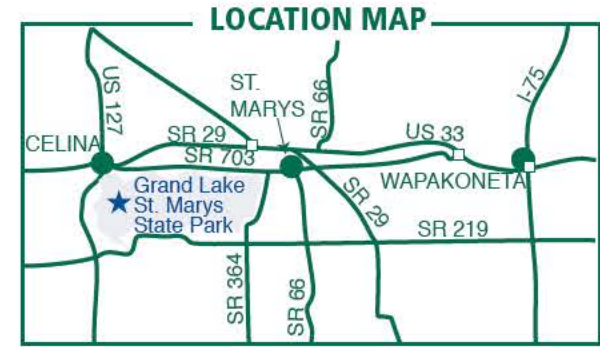

# Grand Lake St. Marys State Park

834 Edgewater Drive  
St. Marys, OH 45885

(419) 394-3611 - Main Office  
(419) 394-2774 - Camp Store  
(419) 394-8173 - FAX

- LEGEND**
- Park Office
  - Picnic Area
  - Shelterhouse
  - Launch Ramp
  - Boat/Swim Area
  - Latrine
  - Playground
  - Restaurant with docks
  - Swimming Area
  - Lighthouse
  - Waterfowl Mgmt. Area
  - Camp Store
  - Wheelchair Accessible
  - Fishing Pier
  - Fishing Dock
  - Waterfowl - No Hunting Zone